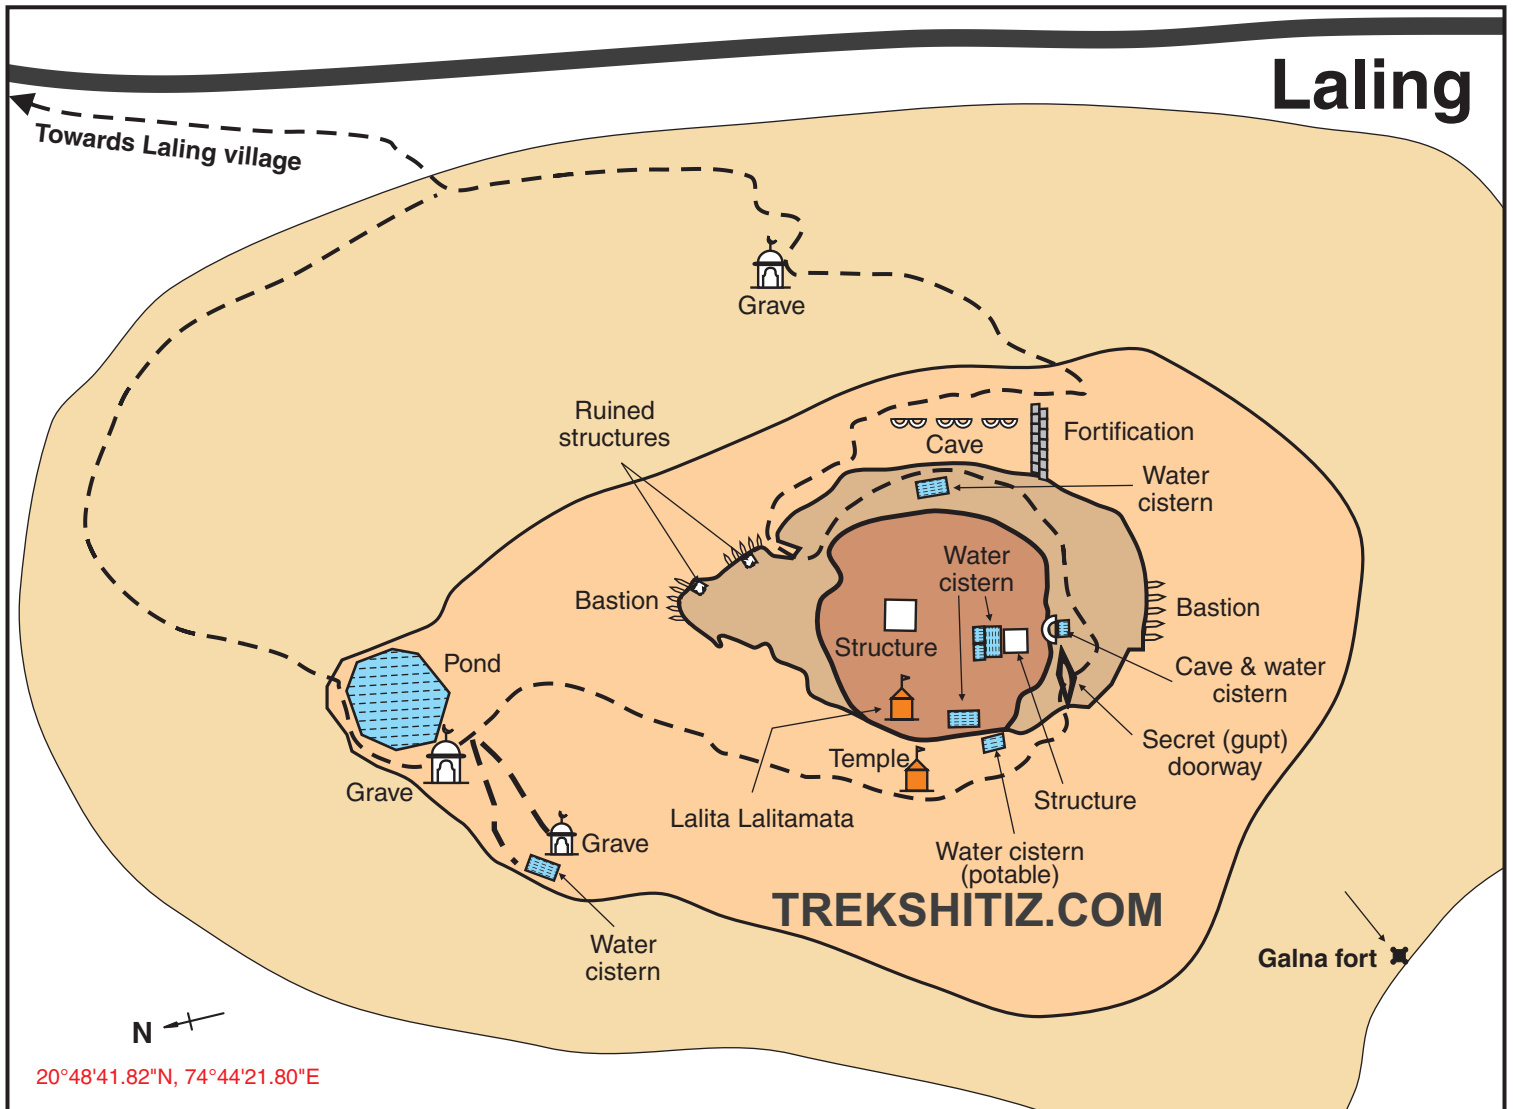

# Laling

20°48'41.82"N, 74°44'21.80"E

This map is copyrighted and published in the book FORTS THROUGH MAPS by Mahendra Govekar. Reproduction of this map in any form requires prior written permission. It is strictly prohibited to remove the name trekshitz.com from this map or to publish it under any other name, as this constitutes a violation of copyright law.